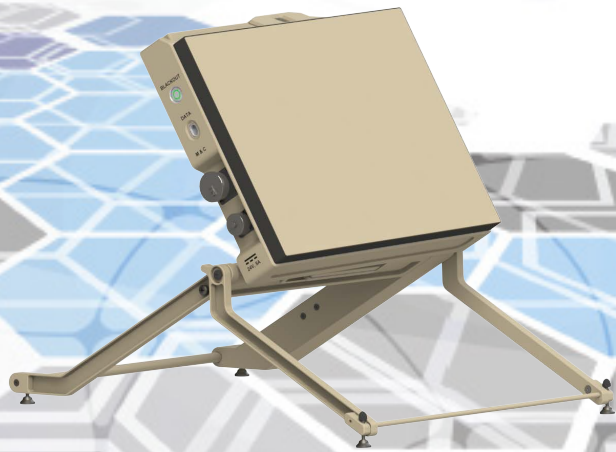

TALON Mil Ka Terminal

High Performance and extremely robust Ka-Band Manual Point Flat Panel (MPFP) SATCOM Terminal

TALON Mil Ka Terminal

Talon (Mil Ka) is a ultra-small, fully ruggedized Manual Point Flat Panel (MPFP) SATCOM Terminal that allows for high throughput communications through the Inmarsat Military Ka constellation of satellites. It has an embedded Black Ice Lite modem that has Direct Sequence Spread Spectrum technology providing LPI/LPD capability, and AES encryption. It is a tactical ready terminal with a user friendly interface including on-board assisted pointing applications and single button calibration features. Talon is at home in a wide range of circumstances; from the battlefield to the comfort of a 5 star suite.

Terminal Features:

- Compact Laptop style design
- Compatible with Tri-Pod base.
- External Universal Power Supply
- Can be powered by BB 2590/5590 batteries.
- Lightweight
- Antenna adjustments in El and skew
- 135W total AC power draw
- Integrated GPS position & compass
- Fast satellite acquisition process.
- Embedded Black Ice Lite modem with DSSS technology and AES encryption.

Environmental:

Operating Temperature	-20°C (-4°F) to 50°C (122°F)
Storage Temperature	-50°C (-58°F) to 70°C (158°F)
Humidity	Up to 100% condensing
Altitude	Up to 10,000 meters

Technical Specifications:	
Frequency Range	RX: 20.2 to 21.2 GHz TX: 30 GHz to 31 GHz
Transmit Output	7.5 Watts Linear
Data Interface	10/100/1000 Base-T Ethernet
Modem Features	Waveform: DSSS TX LDPC RX
	Downstream Support: 200 ksps to 30 Msps
	Upstream 8 kbps to 23 Msps (LDPC DSSS HP mode)
Modulation	BPSK, QPSK, 8QAM, 16 QAM
Monitor & Control	Comtech integrated display with capacitive buttons & web-based GUI
TX Mute	Single button press
Built in Test (BIT)	Full set of alarms and parameters
Power	24 VDC, 110/220 VAC or battery power (BB2590/5590)
Consumption	135 Watts Max Linear