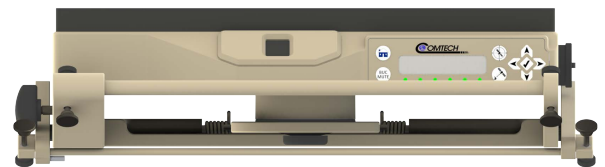

Technical Specifications:	
Frequency Range	RX: 20.2 to 21.2 GHz TX: 30 GHz to 31 GHz
Transmit Output	7.5 Watts Linear
Data Interface	10/100/1000 Base-T Ethernet
Modem Features	Waveform: DSSS TX LDPC RX
	Downstream Support: 200 ksps to 30 Msps
	Upstream 8 kbps to 23 Msps (LDPC DSSS HP mode)
Modulation	BPSK, QPSK, 8QAM, 16 QAM
Monitor & Control	Comtech integrated display with capacitive buttons & web-based GUI
TX Mute	Single button press
Built in Test (BIT)	Full set of alarms and parameters
Power	24 VDC, 110/220 VAC or battery power (BB2590/5590)
Consumption	135 Watts Max Linear

Dimensions:	
Height	15.54 inches Stowed
Width	18.64 inches Stowed
Depth	4.55 inches Stowed

Comtech Systems Inc.

212 Outlook Point Drive, Suite 100
Orlando, FL 32809 USA
Outside US:+1.407.854.1950
www.comtech.com

About Comtech

Comtech Telecommunications Corp. (Nasdaq: CMTL) is a leading global provider of next-generation 911 emergency systems and secure wireless communication technologies to commercial and government customers around the world. Comtech designs produces and markets advanced and secure wireless solutions.